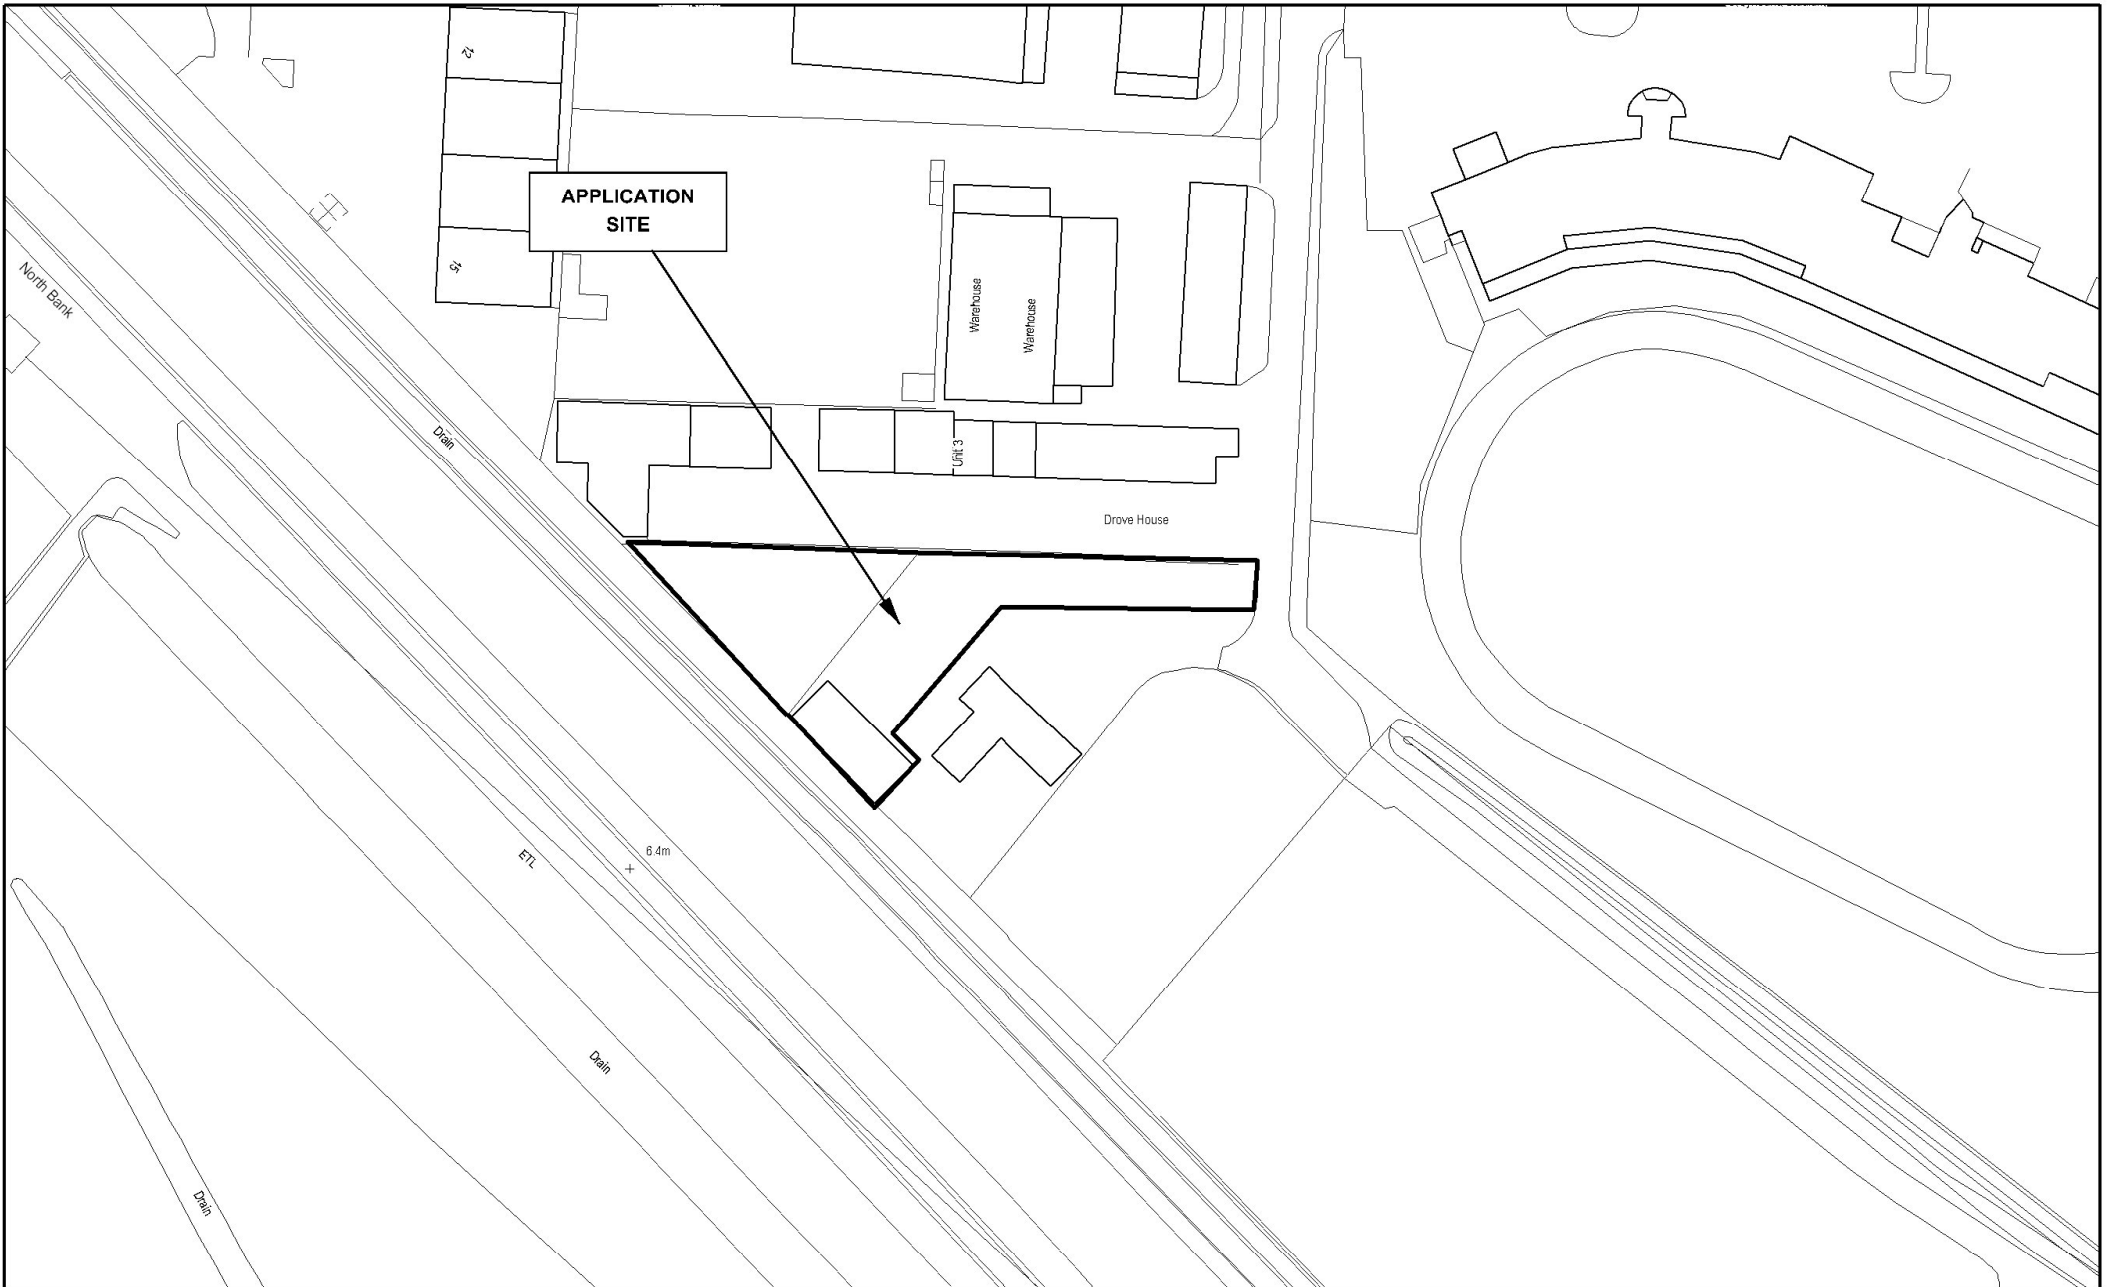

13

LOCATION PLAN   **08/01602/FUL**

Bikes Trikes and Stuff, First Drove, Fengate

Scale 1:1250 Name MKB Department Planning Services

PCC GIS